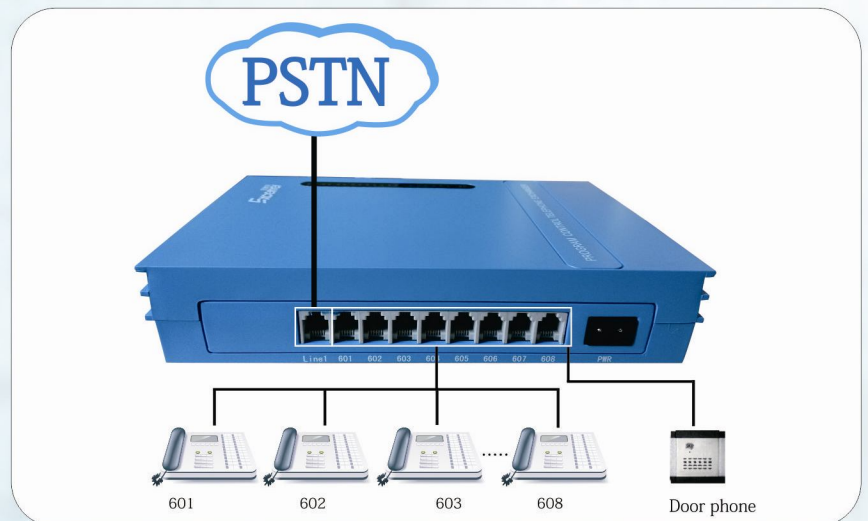

PABX

MS 108

● Features:

- Door Phone
- Door lock opener (Optional)
- LCR(Least cost routing)
- Power Failure Transfer
- Fax Detection
- Operator/Auto-attendant Mode
- Day/Night Mode(Auto/Manual)
- Flexible coding(change Ext.No.)
- Caller ID
- Call Transfer
- Call Forwarding
- Outgoing Call Transfer
- Call Pickup (External call)
- C.O. Line Reservation(Call waiting)
- C.O. Line Booking
- Call All Extensions
- Three Way Conference
- Do Not Disturb
- Call Restriction
- Call Duration Control
- C.O. Line&Exts Monitor
- Exts. Groups
- Ringng assignment(CO-Exts group)
- Alarm clock
- System Password
- Remote Programming
- Lightning Protection

● Packing Details:

- Weight: 0.95~1.1 KGS/PC
- Quantity: 20pcs in one carton
- Giftbox size: 22×16×4.5cm
- Carton size: 49×28×41cm

PABX